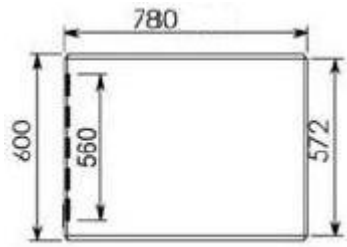

DN-19 22-U-6/8

Width: 600mm
Depth: 800mm
Units (44,45mm): 22

Explode View

Front View

inside height (h): 1006,3mm
outside height (H): 1131,4mm

Side View

Top View

All dimensions in mm.