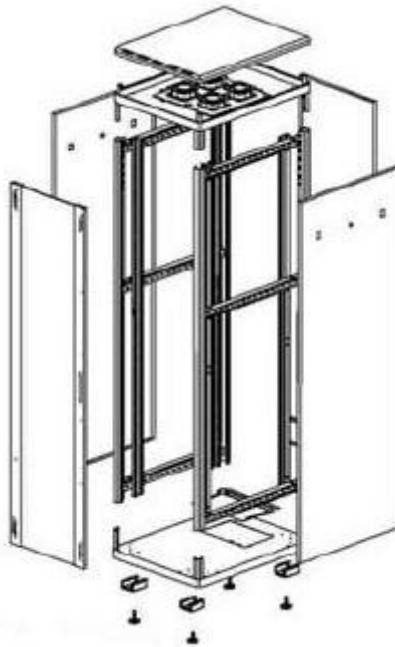

DN-19 22-U-6/8

Width: 600mm
Depth: 800mm
Units (44,45mm): 22

Explode View

Front View

inside height (h): 1006,3mm
outside height (H): 1131,4mm

Side View

Top View

All dimensions in mm.