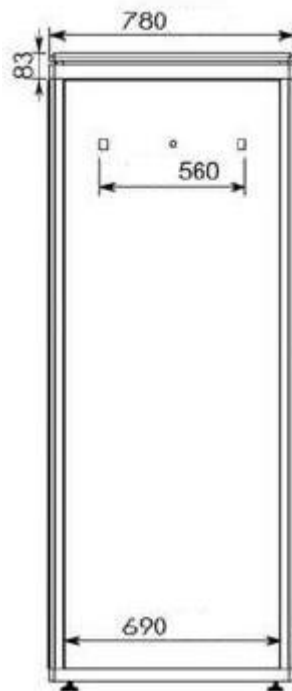

DN-19 22-U-6/8

Width: 600mm
Depth: 800mm
Units (44,45mm): 22

Explode View

Front View

inside height (h): 1006,3mm
outside height (H): 1131,4mm

Side View

Top View

All dimensions in mm.