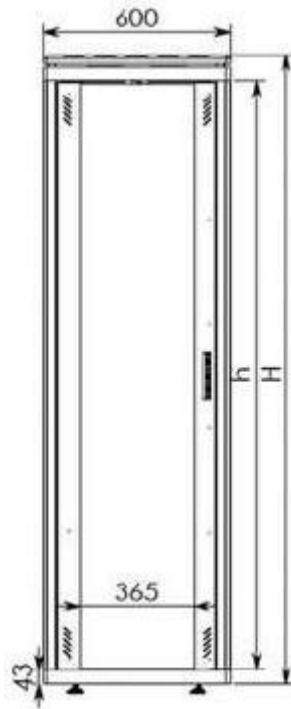

DN-19 22-U-6/8

Width: 600mm
Depth: 800mm
Units (44,45mm): 22

Explode View

Front View

inside height (h): 1006,3mm
outside height (H): 1131,4mm

Side View

Top View

All dimensions in mm.